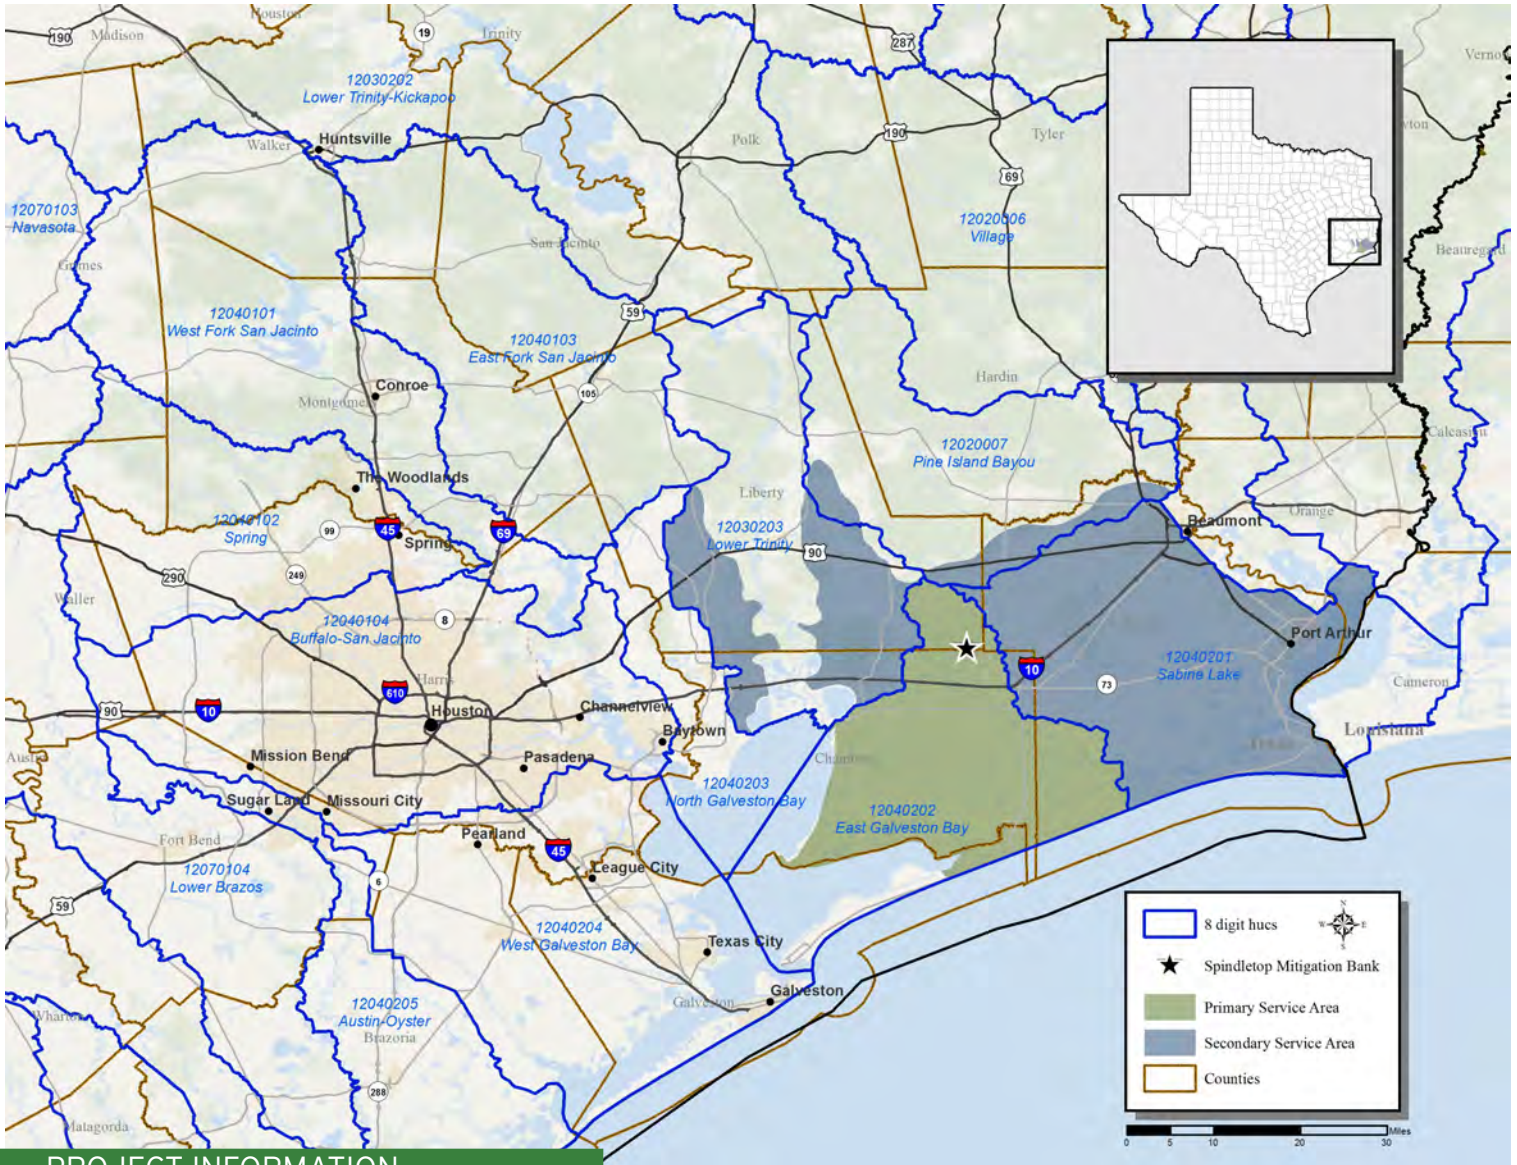

# SPINDLETOP BAYOU Mitigation Bank (Pending)

## PROJECT INFORMATION

**Project Size**  
260+ acres

**HUCs in Service Area**  
East Galveston Bay  
Sabine Lake  
Lower Trinity

12040202  
12040101  
12030203

**Counties in Service Area**  
Chambers, Jefferson, and  
Liberty.