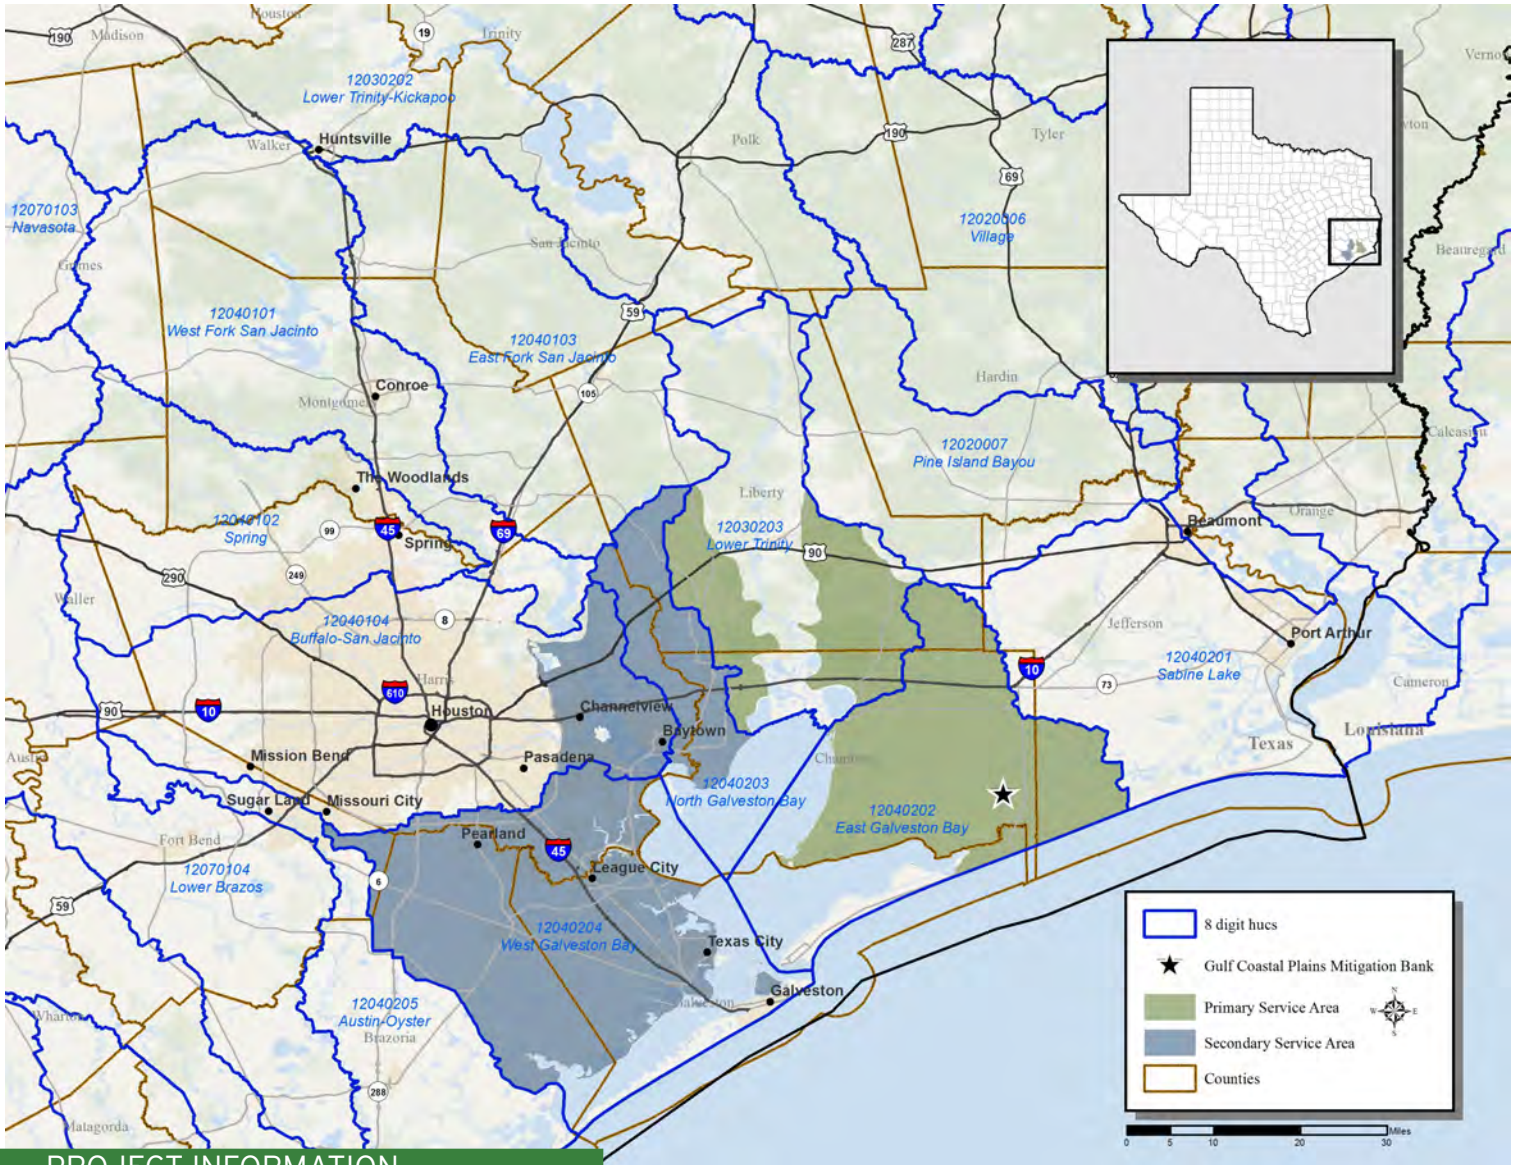

GULF COASTAL PLAINS Mitigation Bank

PROJECT INFORMATION

Credit Types:

Tidal (EEM)
Non-forested Wetlands (PEM/PSS)

HUCs in Service Area

East Galveston Bay	12040202
West Galveston Bay	12040204
North Galveston Bay	12040203
Lower Trinity	12030203
Buffalo San Jacinto	12040104

Counties in Service Area

Chambers, Galveston, and Liberty.

*Permittee-Responsible Mitigation projects also available